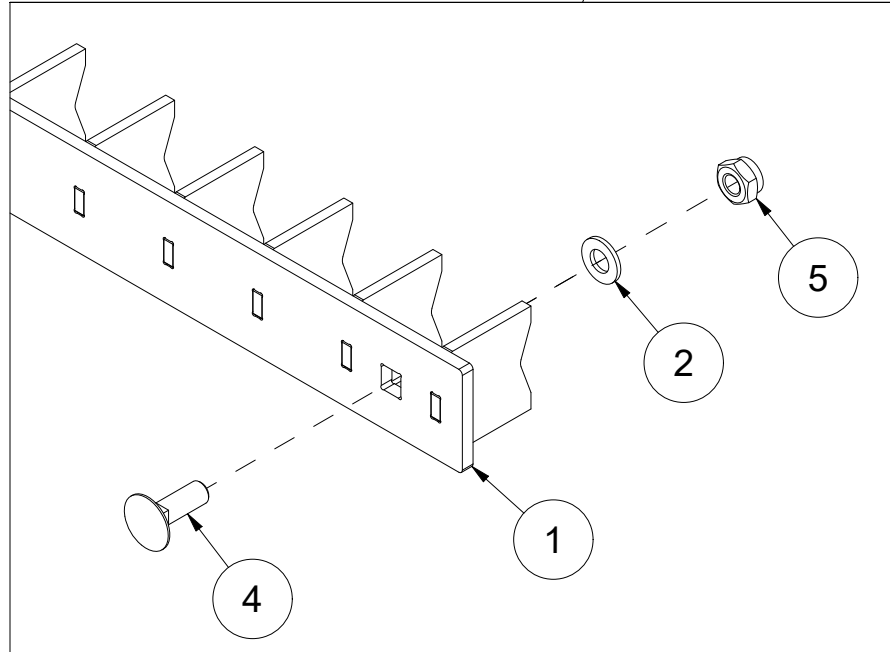

Pos	Qty	Article no	Designation
1	20	2483610	Locking nut M10 EIZn DIN 985
2	20	2531060	Washer M10 EIZn DIN 125
3	20	2344295	Locking screw M10x20 EIZn 8.8 DIN 603
4	1	27131007	Left side wear cover
5	1	27141005	Right side wear cover

008 Counter knives BPK280