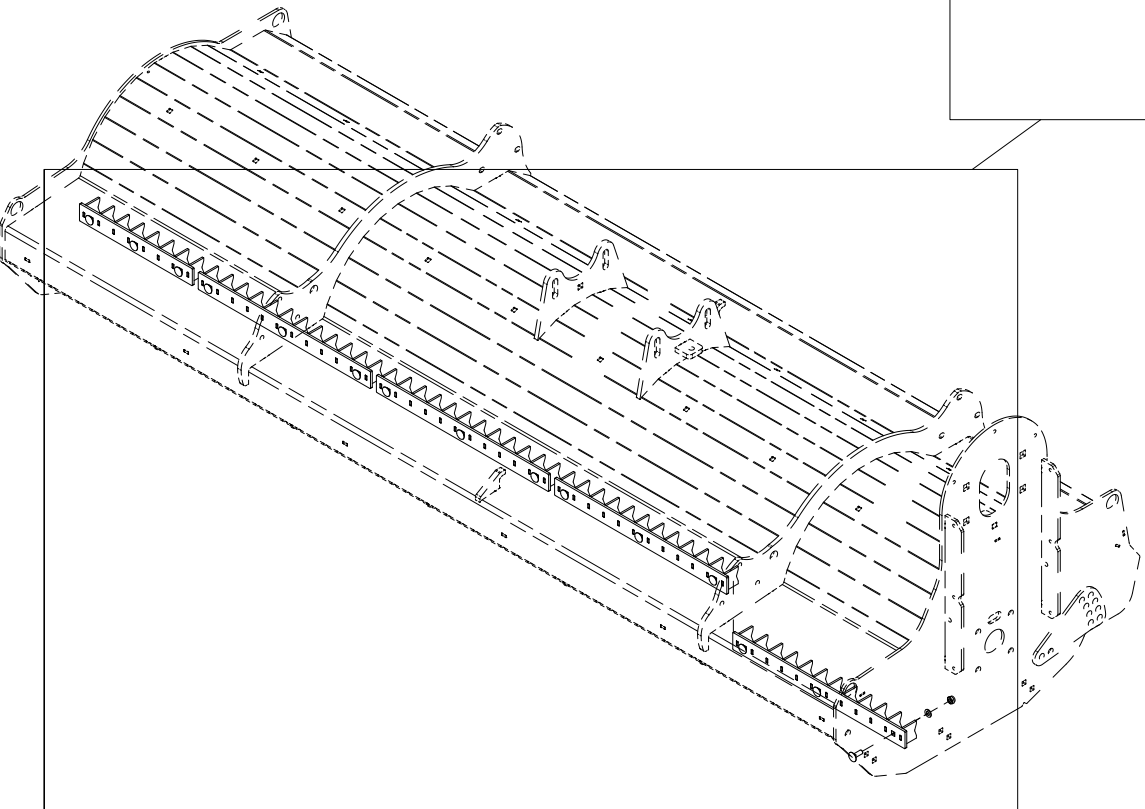

Pos	Qty	Article no	Designation
1	20	2483610	Locking nut M10 EIZn DIN 985
2	20	2531060	Washer M10 EIZn DIN 125
3	20	2344295	Locking screw M10x20 EIZn 8.8 DIN 603
4	1	27131007	Left side wear cover
5	1	27141005	Right side wear cover

008 Counter knives BPK280