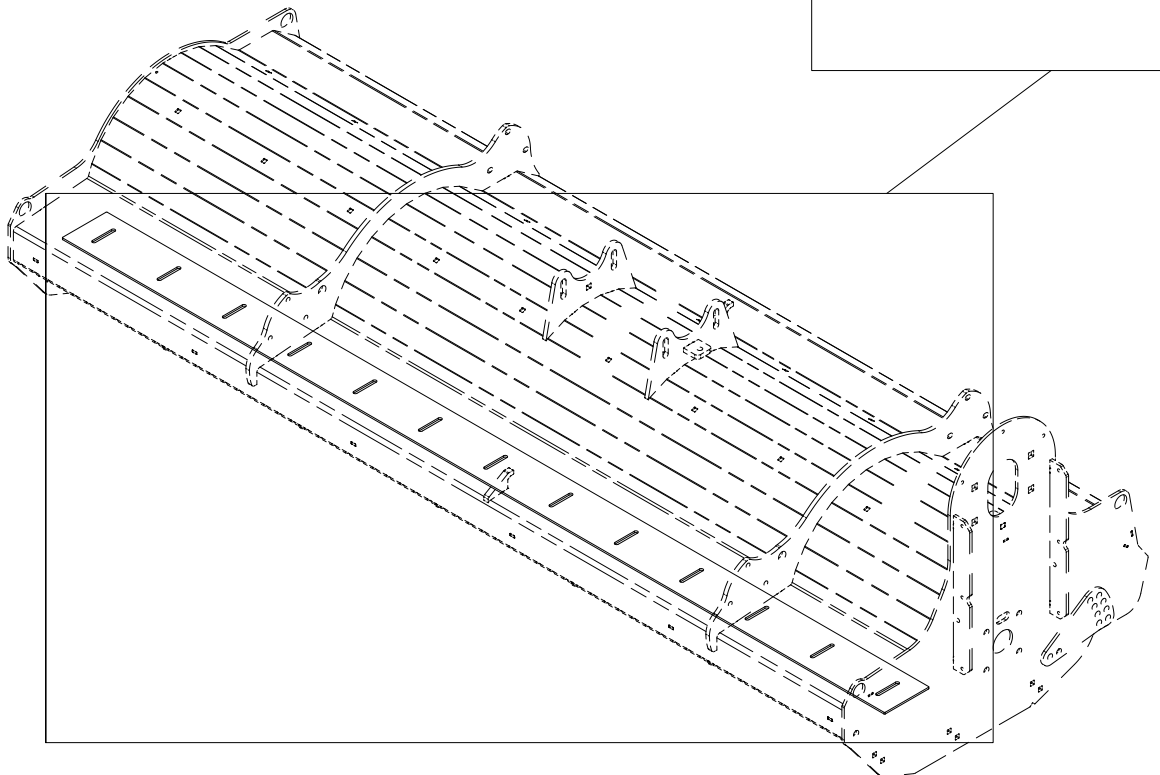

Pos	Qty	Article no	Designation
1	4	27121058	Knife
2	15	2531060	Washer M10 EIZn DIN 125
3	1	27101061	Knife
4	15	2344331	Locking screw M10x30 EIZn 8.8 DIN 603
5	15	2483610	Locking nut M10 EIZn DIN 985

009 Cutting rail BPK280