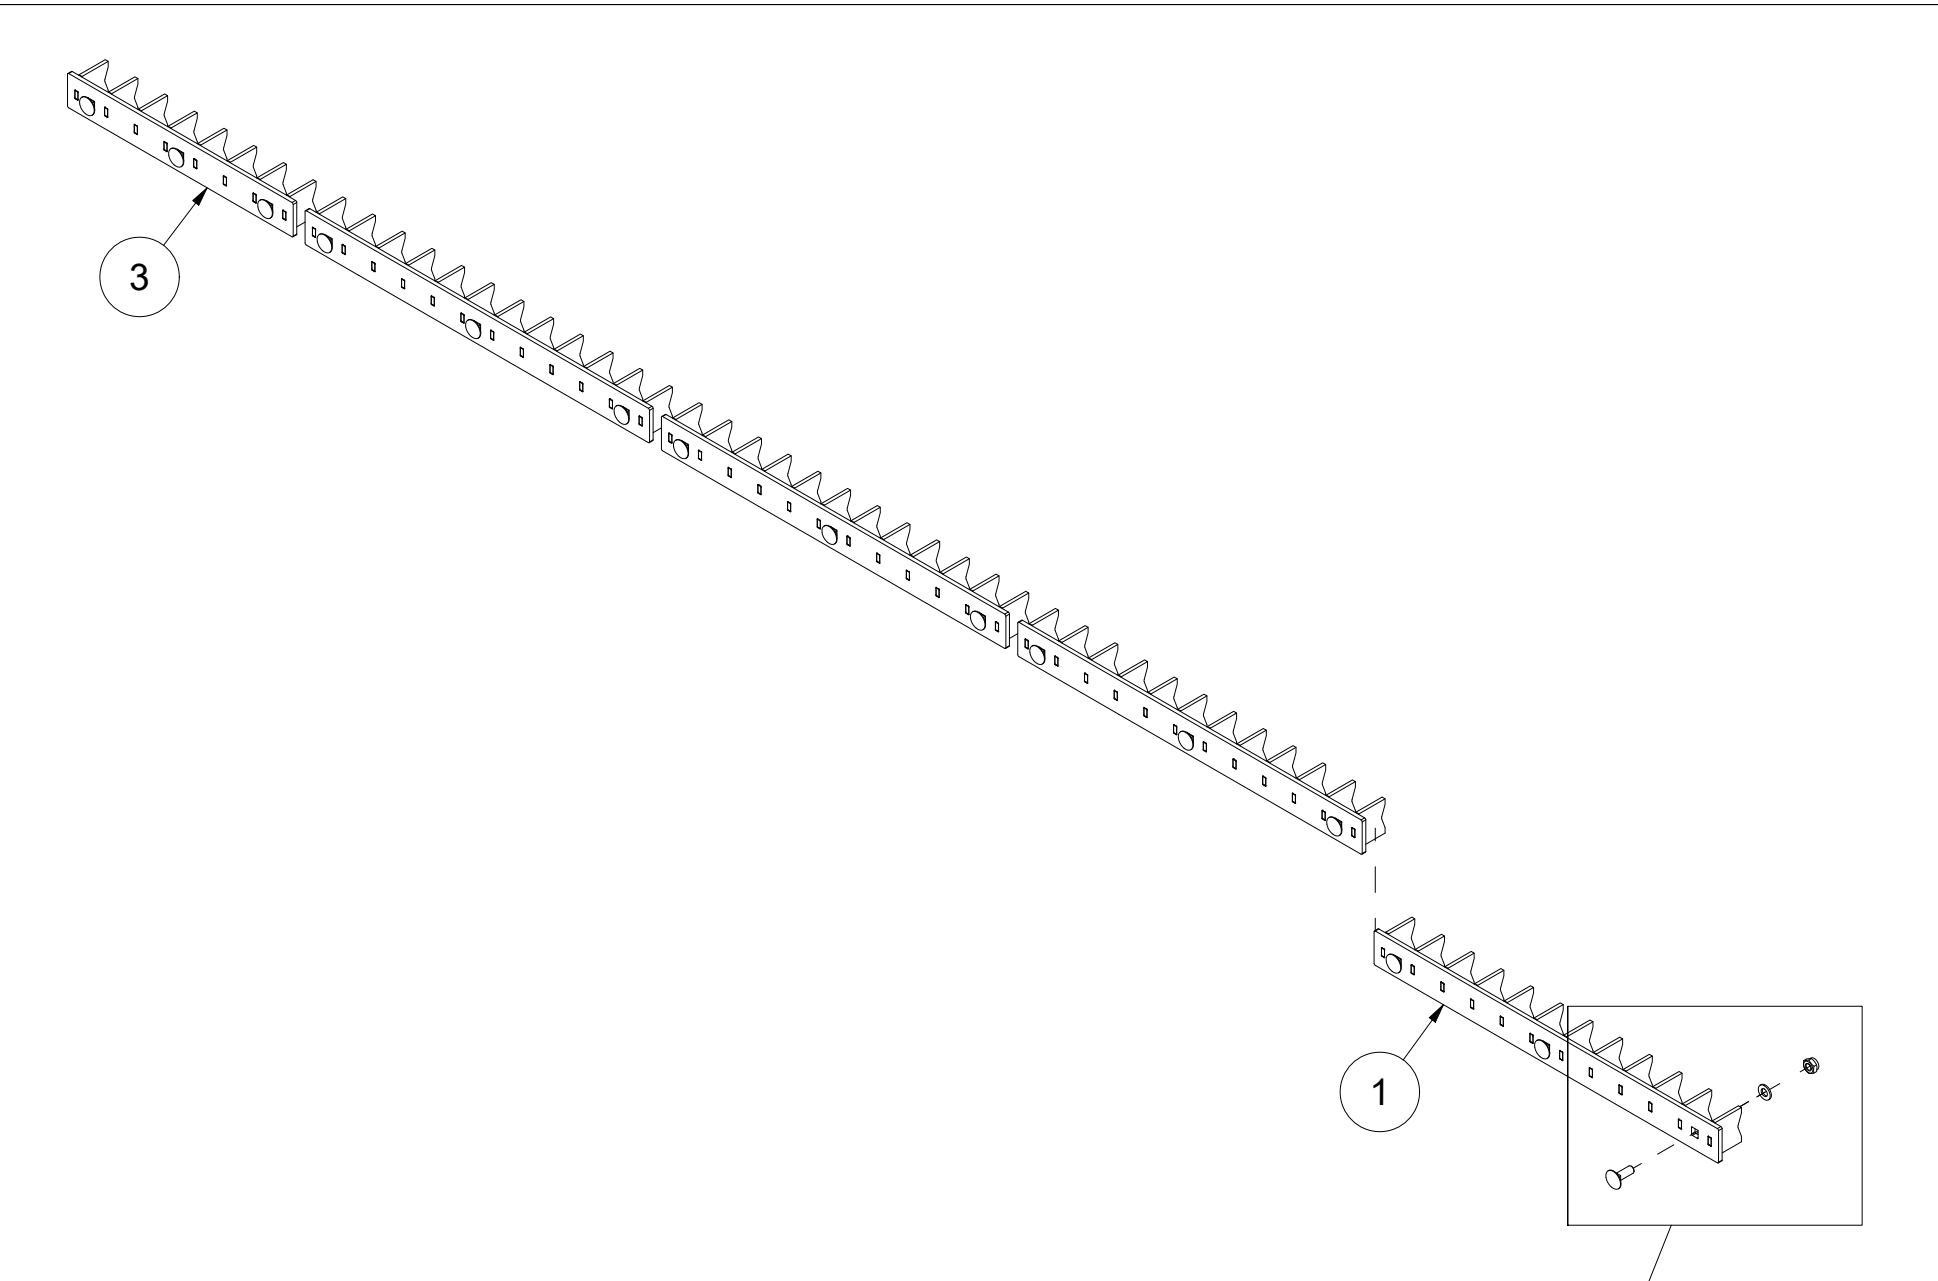

Pos	Qty	Article no	Designation
1	20	2483610	Locking nut M10 EIZn DIN 985
2	20	2531060	Washer M10 EIZn DIN 125
3	20	2344295	Locking screw M10x20 EIZn 8.8 DIN 603
4	1	27131007	Left side wear cover
5	1	27141005	Right side wear cover

008 Counter knives BPK280